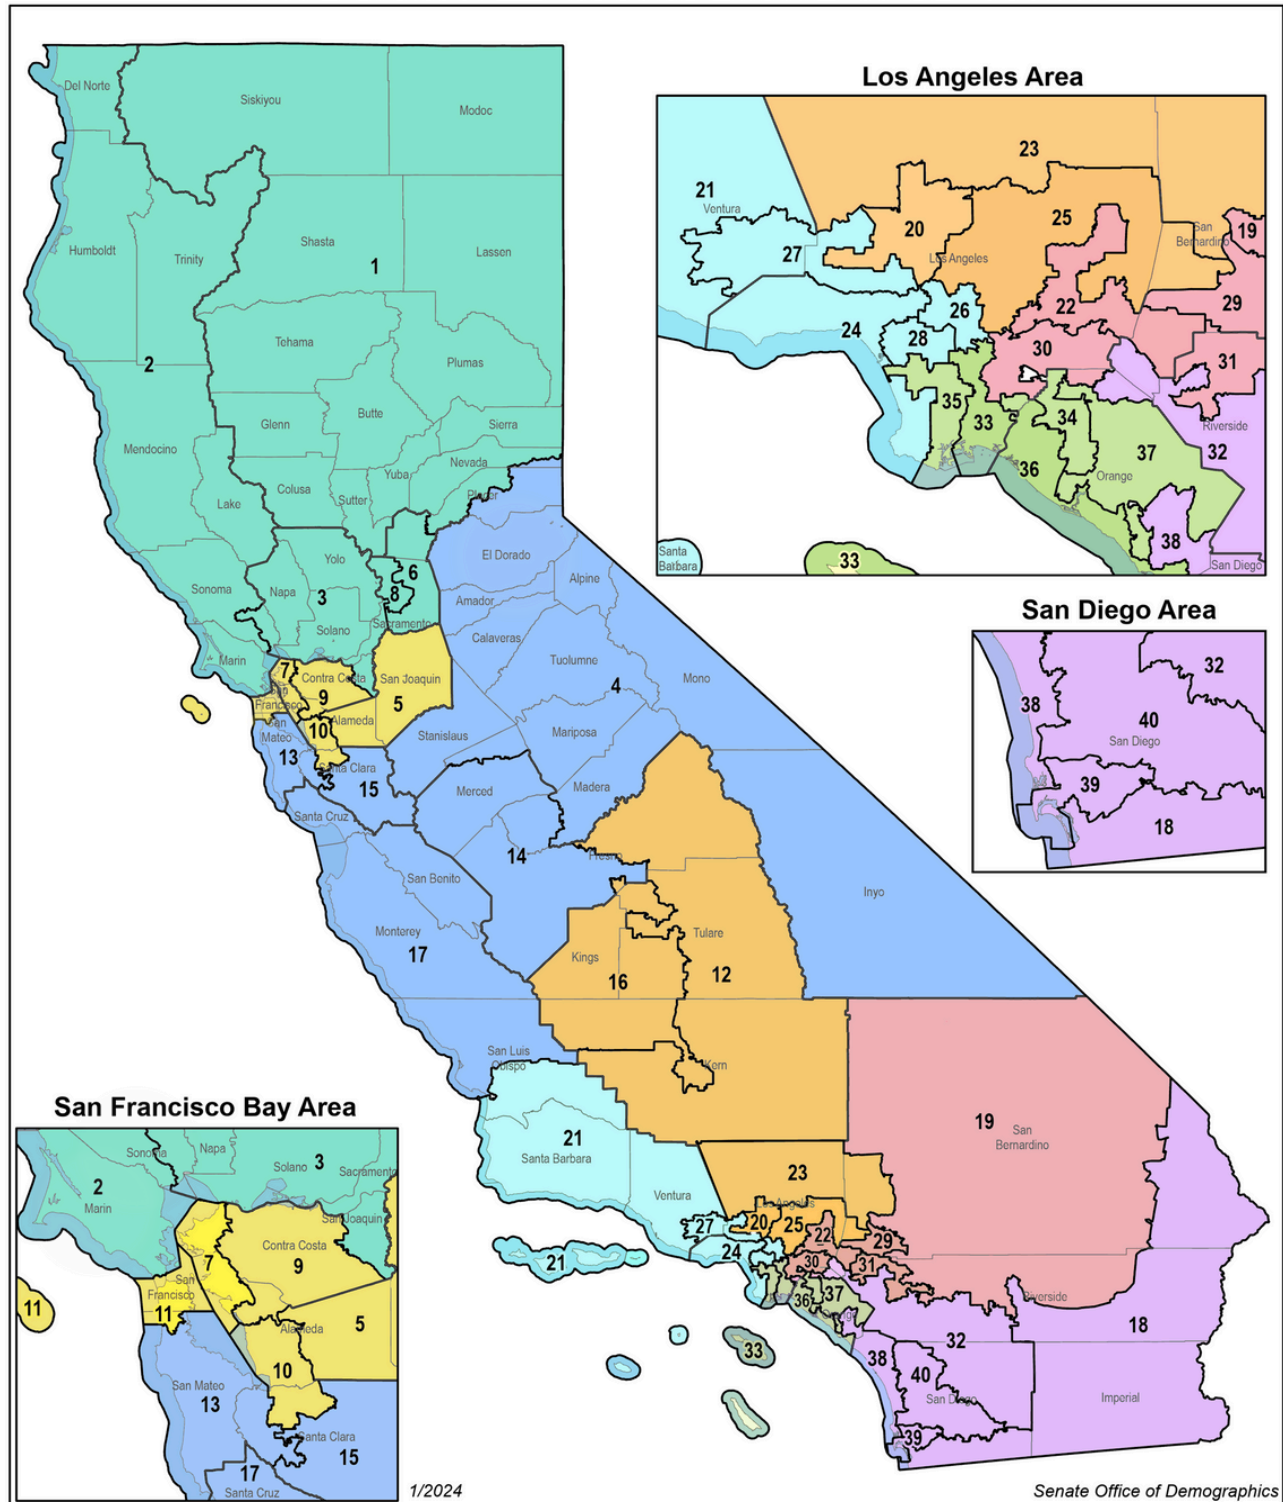

2021 California Citizens Redistricting Commission (CRC) Senate Districts - Effective after 2024 Election

- CSA Geographic District 1
- CSA Geographic District 5
- CSA Geographic District 2
- CSA Geographic District 6
- CSA Geographic District 3
- CSA Geographic District 7
- CSA Geographic District 4
- CSA Geographic District 8

CSA Geographic Districts with corresponding Senate and Assembly Districts

CSA District	State Senate Districts	State Assembly Districts <i>(Note – ADs cross SD boundaries and appear in multiple CSA Districts)</i>
1	1-2-3-8-6	1-2-3-4-5-6-7-9-10-11-12-15
2	5-7-9-10-11	9-13-14-15-16-17-18-19-20-22-24-25-26
3	4-13-14-15-17	1-5-8-9-21-22-23-25-26-27-28-29-30-31-37
4	12-16-20-23-25	8-32-33-34-35-36-39-40-41-43-44-45-46-47-48-49-50-51-52-53
5	21-24-26-27-28	30-34-37-38-40-42-44-46-49-51-52-54-55-57-61-66
6	19-22-29-30-31	34-36-37-38-41-42-45-47-48-49-50-53-54-56-58-59-60-62-63-64-67-68
7	33-34-35-36-37	57-59-61-62-64-65-66-67-68-69-70-72-73-74
8	18-32-38-39-40	36-47-59-60-63-71-72-74-75-76-77-78-79-80